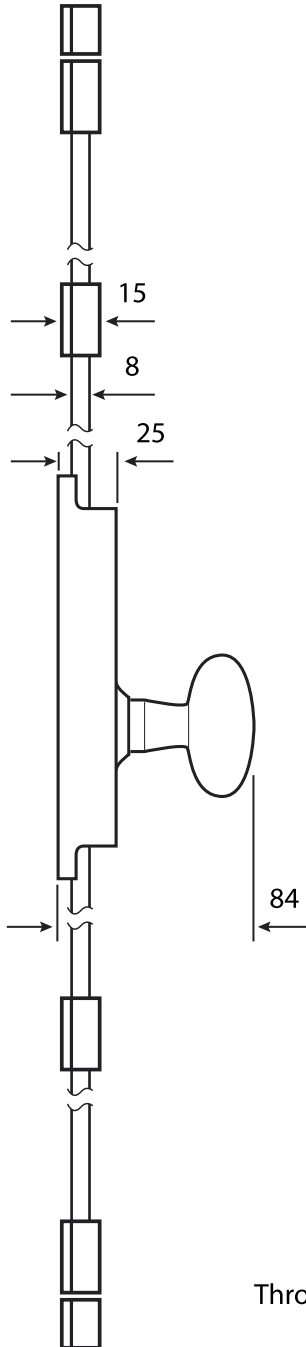

**27253**

Throw 18mm →

LEFT HAND

RIGHT HAND

**27253EXT**

Spindle suits maximum door thickness of 65mm

**Espagnolette bolt**

Product code: **27253 / 27253EXT** Silver Kite

All dimensions in millimeters

[www.silverkite.co.uk](http://www.silverkite.co.uk)