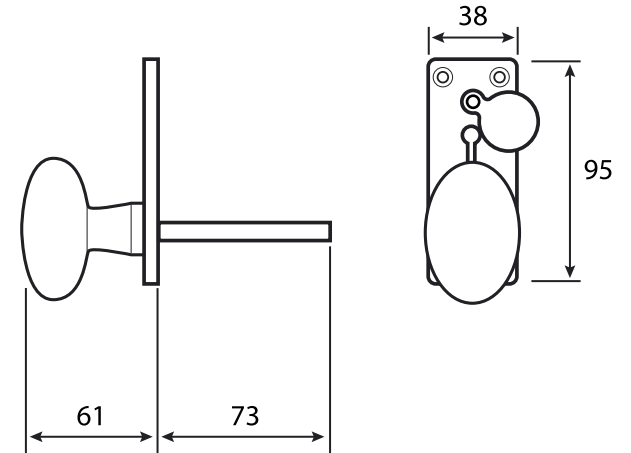

**27253**

Throw 18mm →

LEFT HAND

RIGHT HAND

**27253EXT**

Spindle suits maximum door thickness of 65mm

**Espagnolette bolt**

Product code: **27253 / 27253EXT** Silver Kite

All dimensions in millimeters

[www.silverkite.co.uk](http://www.silverkite.co.uk)