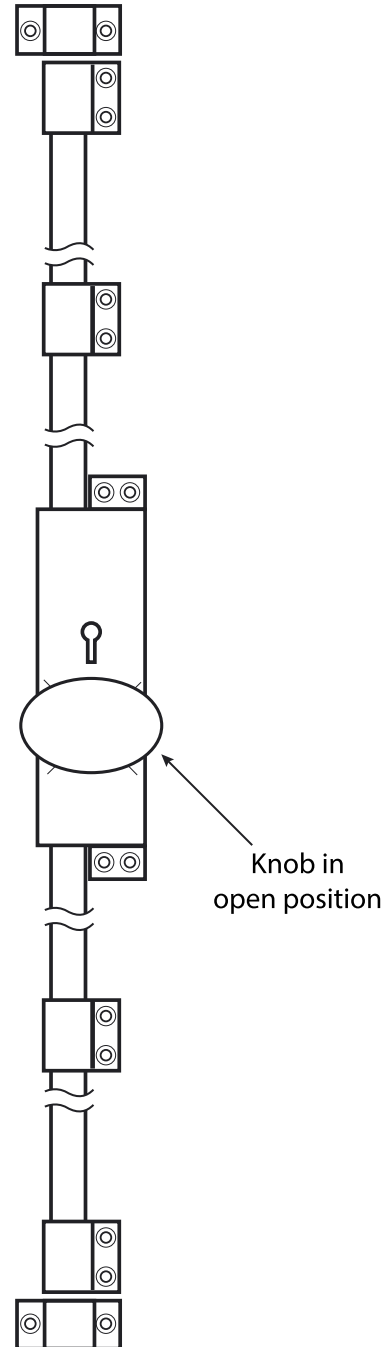

**27253**

Throw 18mm →

LEFT HAND

RIGHT HAND

**27253EXT**

Spindle suits maximum door thickness of 65mm

**Espagnolette bolt**

Product code: **27253 / 27253EXT** Silver Kite

All dimensions in millimeters

[www.silverkite.co.uk](http://www.silverkite.co.uk)