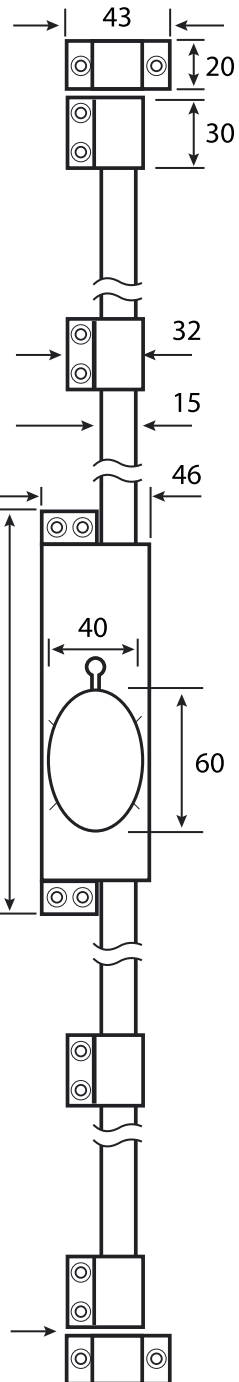

**27253**

Throw 18mm →

LEFT HAND

RIGHT HAND

**27253EXT**

Spindle suits maximum door thickness of 65mm

**Espagnolette bolt**

Product code: **27253 / 27253EXT** Silver Kite

All dimensions in millimeters

[www.silverkite.co.uk](http://www.silverkite.co.uk)