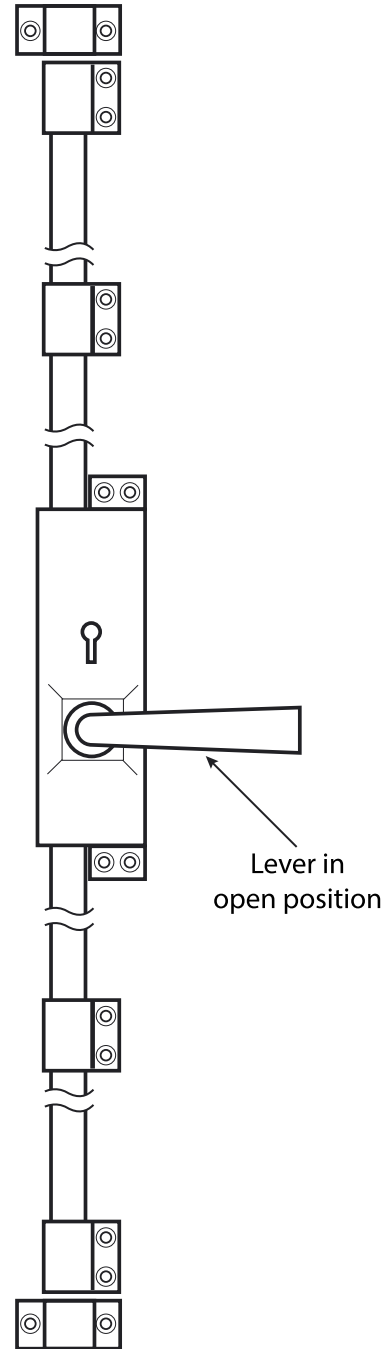

27251

Lever in locked position

Throw 18mm

LEFT HAND

RIGHT HAND

Lever in open position

27251EXT

Spindle suits maximum door thickness of 65mm

Espagnolette bolt

Product code: **27251 / 27251EXT** Silver Kite

All dimensions in millimeters

www.silverkite.co.uk