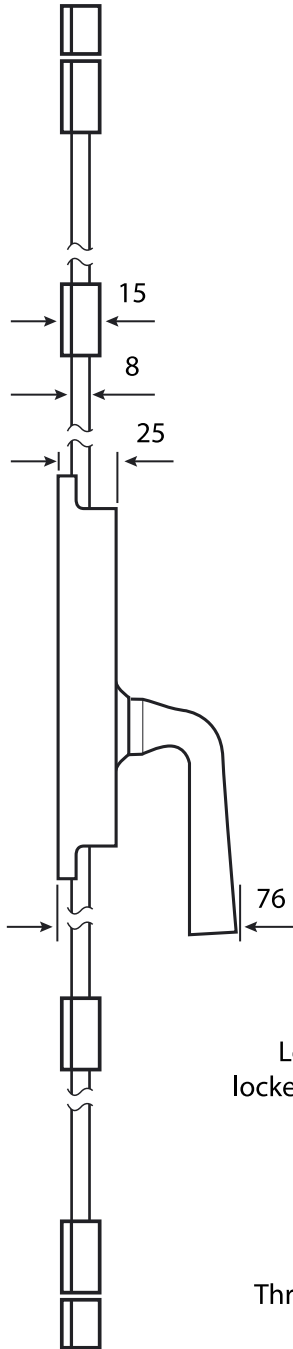

27251

Lever in locked position

Throw 18mm

LEFT HAND

RIGHT HAND

Lever in open position

27251EXT

Spindle suits maximum door thickness of 65mm

Espagnolette bolt

Product code: **27251 / 27251EXT** Silver Kite

All dimensions in millimeters

www.silverkite.co.uk