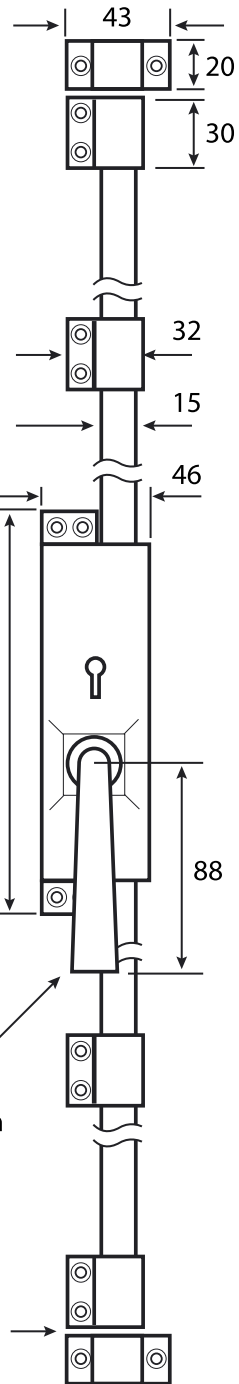

27251

Lever in locked position

Throw 18mm

LEFT HAND

RIGHT HAND

Lever in open position

27251EXT

Spindle suits maximum door thickness of 65mm

Espagnolette bolt

Product code: **27251 / 27251EXT** Silver Kite

All dimensions in millimeters

www.silverkite.co.uk