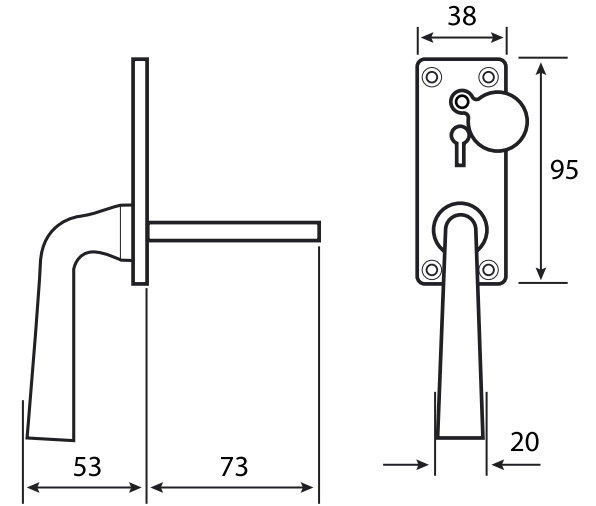

27251

Lever in locked position

Throw 18mm

LEFT HAND

RIGHT HAND

Lever in open position

27251EXT

Spindle suits maximum door thickness of 65mm

Espagnolette bolt

Product code: **27251 / 27251EXT** Silver Kite

All dimensions in millimeters

www.silverkite.co.uk